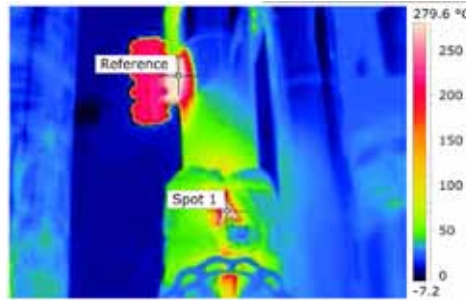

Thermographic Imaging Services

Sample Project A:

SPOT TEMPERATURE : 287.7 deg. C
REFERENCE TEMPERATURE : 278.5 deg. C
AMBIENT TEMPERATURE : 20.0 deg. C

Sample Project B:

SPOT TEMPERATURE : 154.2 deg. C
REFERENCE TEMPERATURE : 28.6 deg. C
AMBIENT TEMPERATURE : 20.0 deg. C

Sample Project C:

SPOT TEMPERATURE : 263.6 deg. C
REFERENCE TEMPERATURE : 34.9 deg. C
AMBIENT TEMPERATURE : 20.0 deg. C

Sample Project D:

SPOT TEMPERATURE : 213.2 deg. C
REFERENCE TEMPERATURE : 38.7 deg. C
AMBIENT TEMPERATURE : 20.0 deg. C