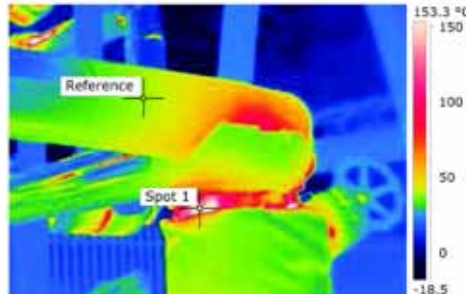

Thermographic Imaging Services

Sample Project A:

SPOT TEMPERATURE : 287.7 deg. C
REFERENCE TEMPERATURE : 278.5 deg. C
AMBIENT TEMPERATURE : 20.0 deg. C

Sample Project B:

SPOT TEMPERATURE : 154.2 deg. C
REFERENCE TEMPERATURE : 28.6 deg. C
AMBIENT TEMPERATURE : 20.0 deg. C

Sample Project C:

SPOT TEMPERATURE : 263.6 deg. C
REFERENCE TEMPERATURE : 34.9 deg. C
AMBIENT TEMPERATURE : 20.0 deg. C

Sample Project D:

SPOT TEMPERATURE : 213.2 deg. C
REFERENCE TEMPERATURE : 38.7 deg. C
AMBIENT TEMPERATURE : 20.0 deg. C