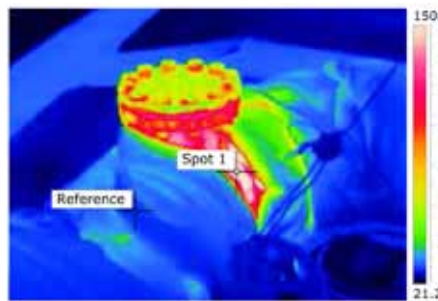

Thermographic Imaging Services

Sample Project A:

SPOT TEMPERATURE : 287.7 deg. C
REFERENCE TEMPERATURE : 278.5 deg. C
AMBIENT TEMPERATURE : 20.0 deg. C

Sample Project B:

SPOT TEMPERATURE : 154.2 deg. C
REFERENCE TEMPERATURE : 28.6 deg. C
AMBIENT TEMPERATURE : 20.0 deg. C

Sample Project C:

SPOT TEMPERATURE : 263.6 deg. C
REFERENCE TEMPERATURE : 34.9 deg. C
AMBIENT TEMPERATURE : 20.0 deg. C

Sample Project D:

SPOT TEMPERATURE : 213.2 deg. C
REFERENCE TEMPERATURE : 38.7 deg. C
AMBIENT TEMPERATURE : 20.0 deg. C