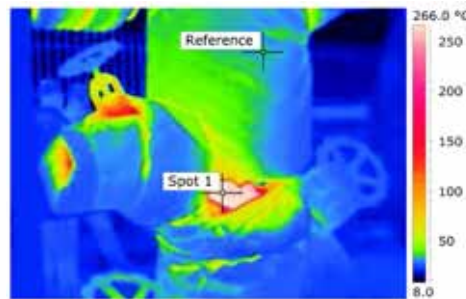

Thermographic Imaging Services

Sample Project A:

SPOT TEMPERATURE : 287.7 deg. C
REFERENCE TEMPERATURE : 278.5 deg. C
AMBIENT TEMPERATURE : 20.0 deg. C

Sample Project B:

SPOT TEMPERATURE : 154.2 deg. C
REFERENCE TEMPERATURE : 28.6 deg. C
AMBIENT TEMPERATURE : 20.0 deg. C

Sample Project C:

SPOT TEMPERATURE : 263.6 deg. C
REFERENCE TEMPERATURE : 34.9 deg. C
AMBIENT TEMPERATURE : 20.0 deg. C

Sample Project D:

SPOT TEMPERATURE : 213.2 deg. C
REFERENCE TEMPERATURE : 38.7 deg. C
AMBIENT TEMPERATURE : 20.0 deg. C